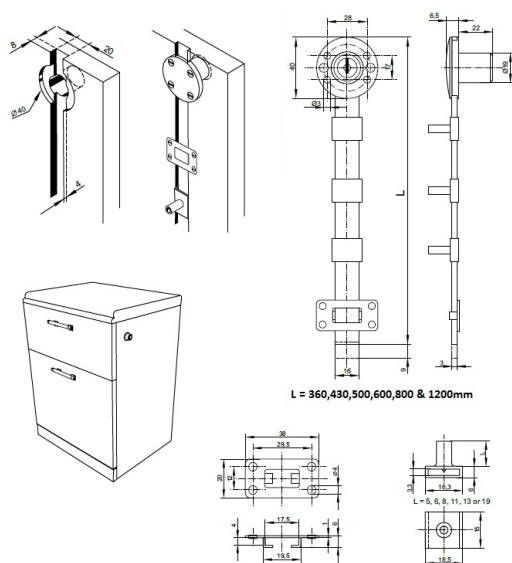

PRODUCT SHEET

Description:

Central Lock 851/600mm, $\varnothing 16,5 \times 20$ mm, NPL, CK SISO, 13mm Pegs

Item number:

14.01.318-0

Units	Box	Carton	HS Code	Barcode
Pcs.	24	120	8301300000	
				5704866033237